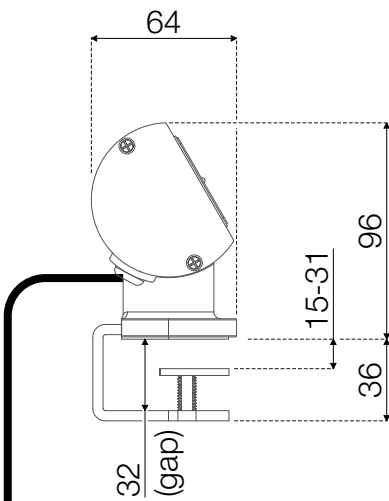

### Range for table thickness

- 15-31 mm

### Product cables & lengths:

- 1x French plug (Type E) (~1500 mm)