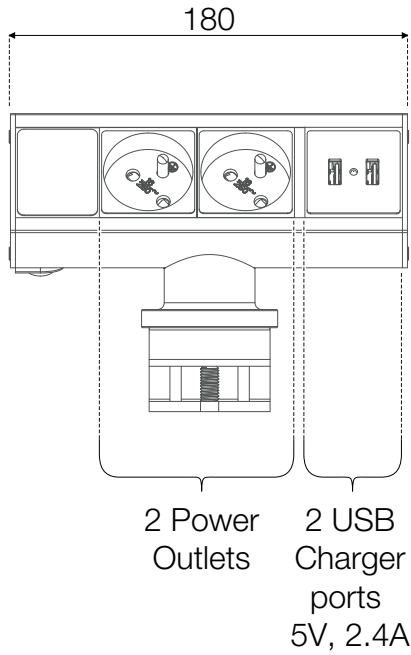

935-D2UC-FN

Axessline Desk - 2 Power (French), 2 USB charger ports

Front view